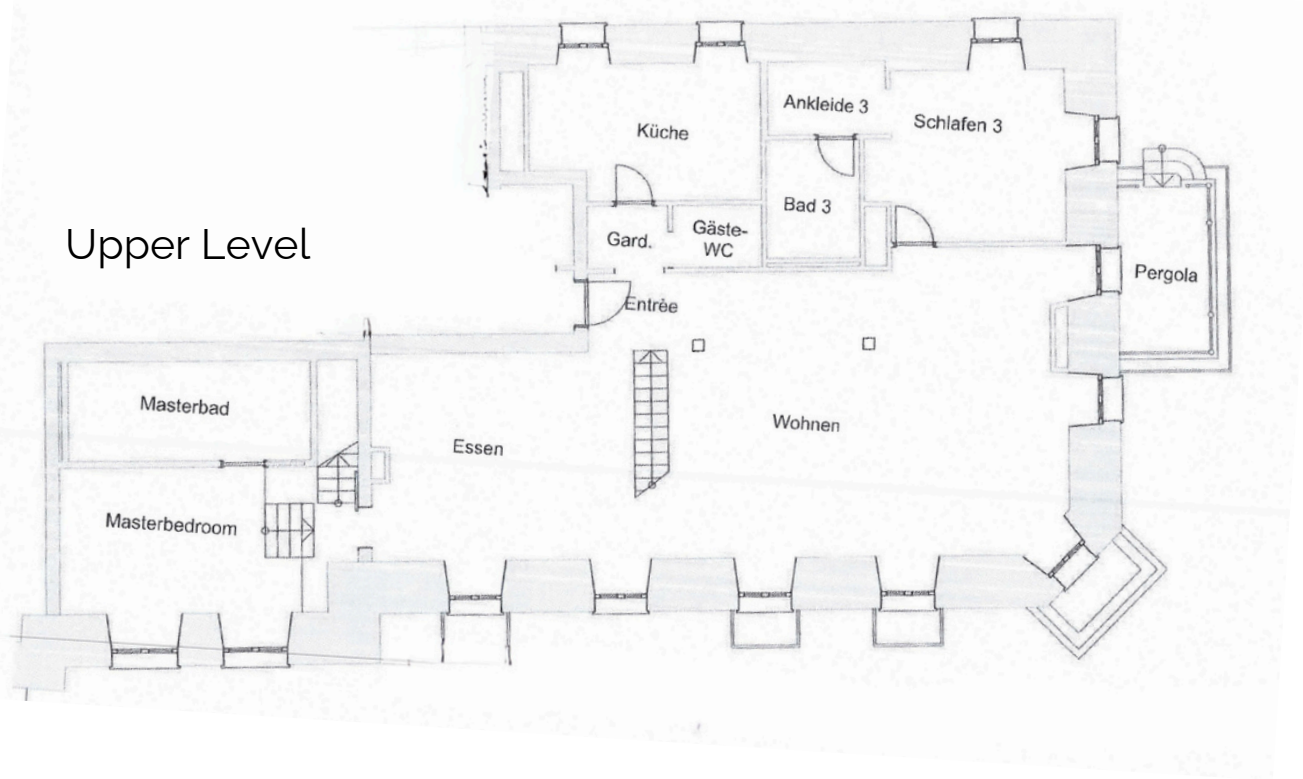

# Apartment Lain Alpin

Total 280 m<sup>2</sup>

Upper Level

Lower Level