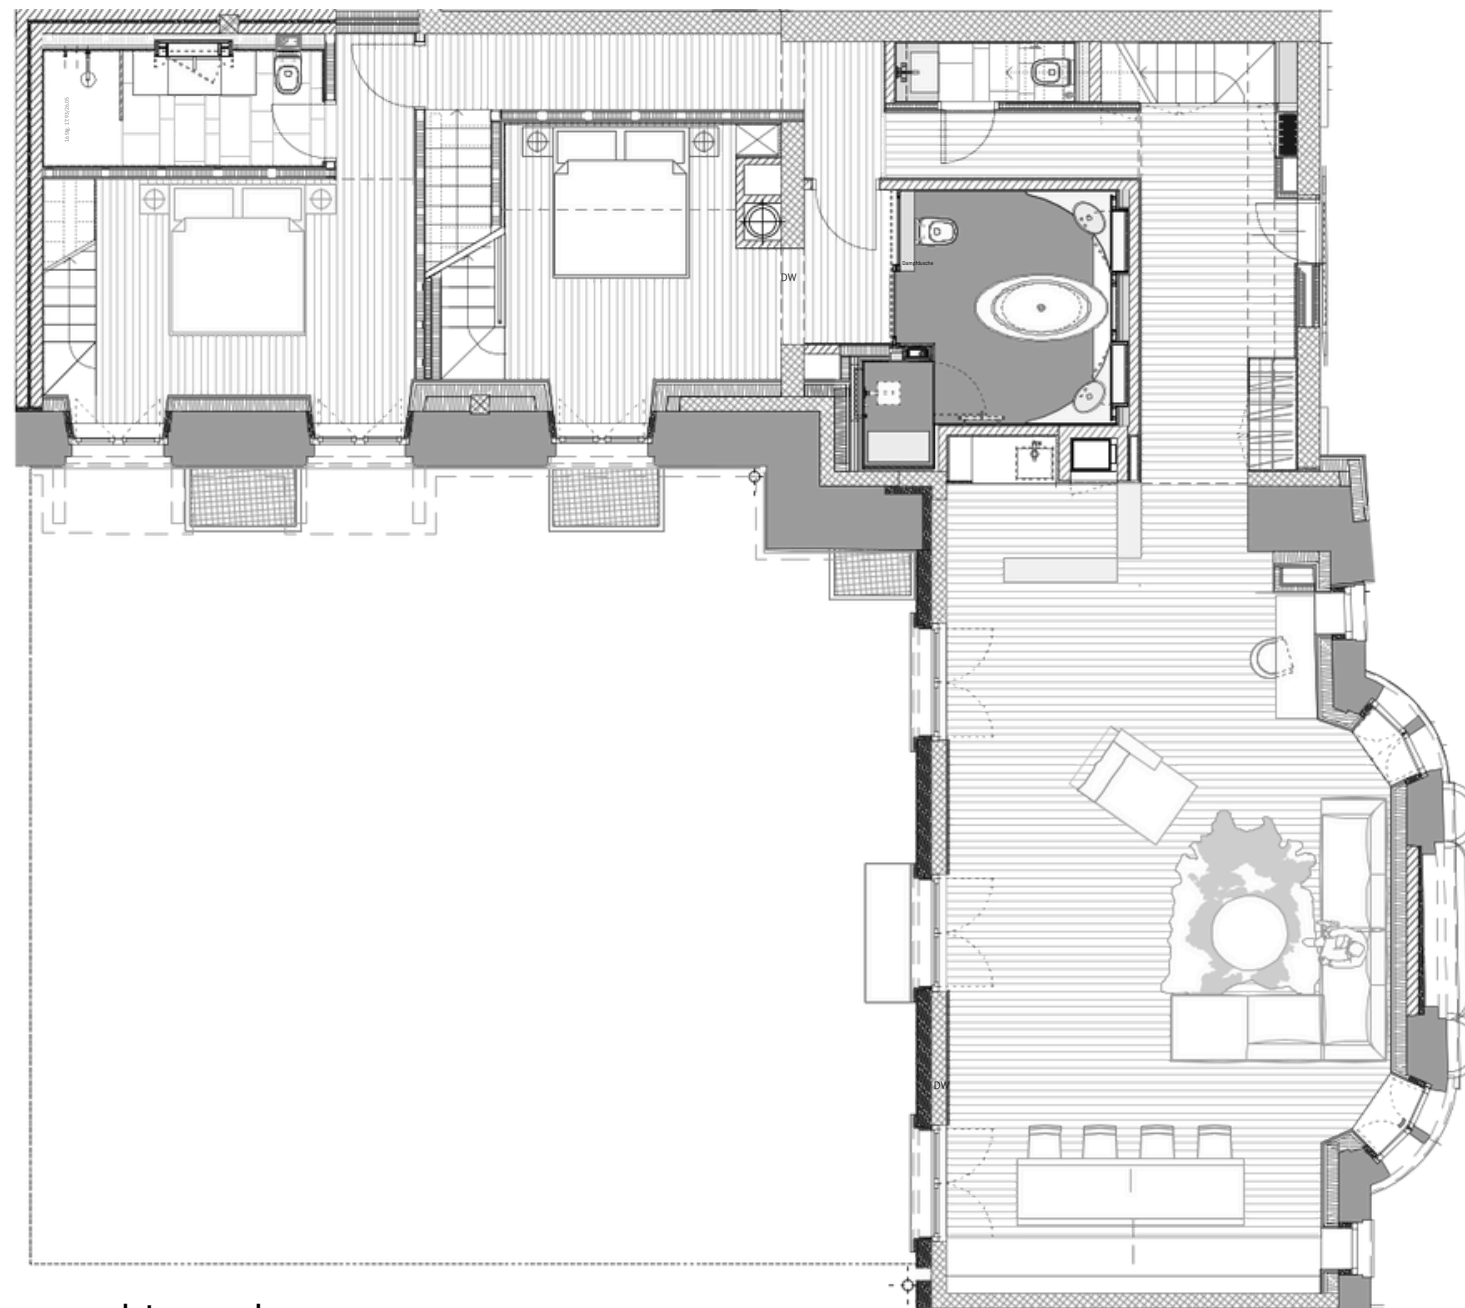

# Floorplans Apartment Arte

Gallery Level

Lower Level

Studio

Ground Level

Ground Level 156.87 m<sup>2</sup>  
Gallery Level 43.38 m<sup>2</sup>  
Lower Level 50.71 m<sup>2</sup>  
Studio 34.01 m<sup>2</sup>

Total 284.97m<sup>2</sup>  
+ Garden 121.29 m<sup>2</sup>