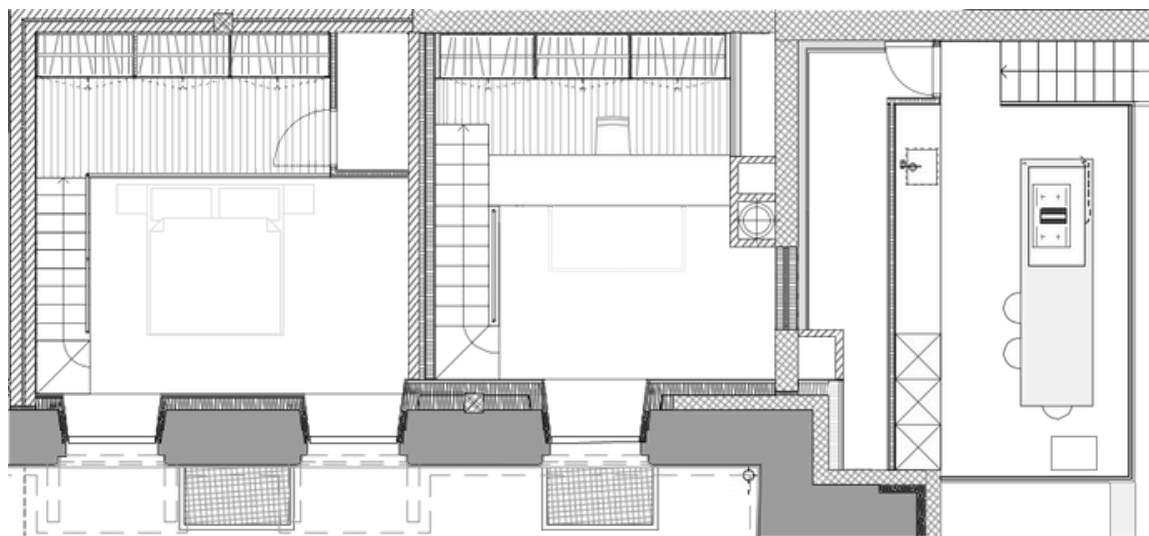

# Floorplans Apartment Arte

Gallery Level

Lower Level

Studio

Ground Level

Ground Level 156.87 m<sup>2</sup>  
Gallery Level 43.38 m<sup>2</sup>  
Lower Level 50.71 m<sup>2</sup>  
Studio 34.01 m<sup>2</sup>

Total 284.97m<sup>2</sup>  
+ Garden 121.29 m<sup>2</sup>