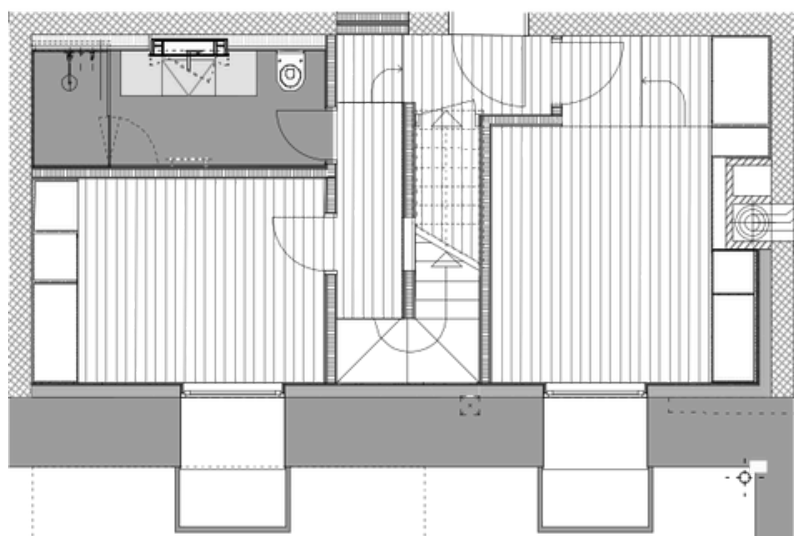

# Floorplans Apartment Arte

Gallery Level

Lower Level

Studio

Ground Level

Ground Level 156.87 m<sup>2</sup>  
Gallery Level 43.38 m<sup>2</sup>  
Lower Level 50.71 m<sup>2</sup>  
Studio 34.01 m<sup>2</sup>

Total 284.97m<sup>2</sup>  
+ Garden 121.29 m<sup>2</sup>