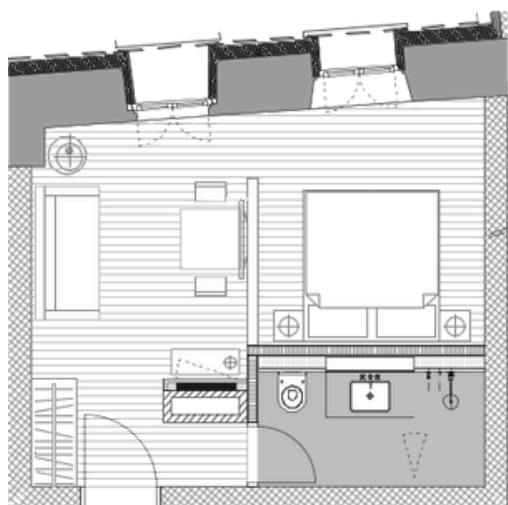

# Floorplans Apartment Arte

Gallery Level

Lower Level

Studio

Ground Level

Ground Level 156.87 m<sup>2</sup>  
Gallery Level 43.38 m<sup>2</sup>  
Lower Level 50.71 m<sup>2</sup>  
Studio 34.01 m<sup>2</sup>

Total 284.97m<sup>2</sup>  
+ Garden 121.29 m<sup>2</sup>