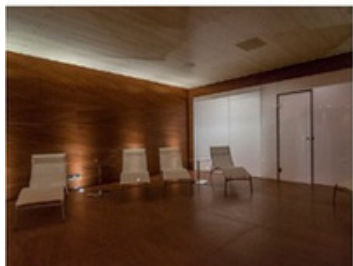

Please find a 3D walkthrough at:

<https://my.matterport.com/show/?m=f21NDDLX6Qb&brand=0>